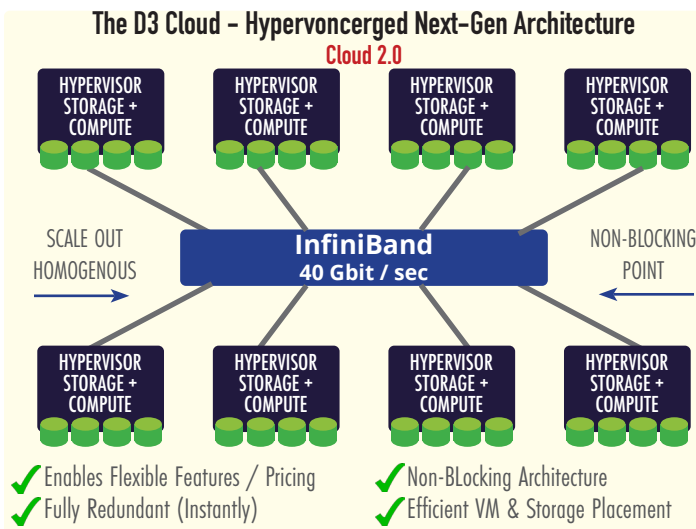

All clouds are not created equal

DATA3 outperforms all vendors ... at a fraction of the cost

Lower base pricing

True innovation enables base pricing up to 65% lower than most other cloud providers.

Efficient architecture

Hyperconverged Infrastructure means lower implementation/ maintenance costs & improved Cloud ROI.

Billing-to-the-second

Pay for provisioned resources only. Optimize your workloads with no cost for CPU/RAM on switched off VMs.